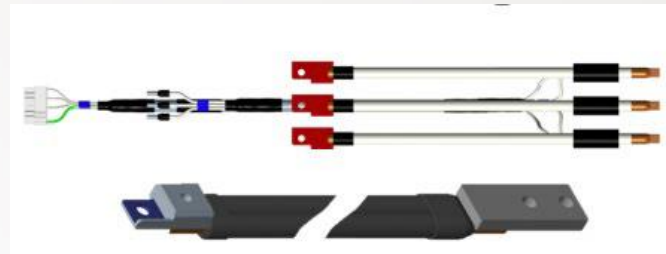

AC

DC

Electrical Vehicles

Type 1 EV Charging Couplers & Sockets

SAE J1772
16A/32A/40A/50A/80A

CCS1 DC 80A

CCS1 DC 150A/250A

Male Socket

Electrical Vehicles

Type 2 EV Charging Couplers & Sockets

Type 2 Female

Type 1 + Type 2

Type 2 Female

CEE 16A/32A

Socket

Electrical Vehicles

EV Power Cord

6-50P Plug Molding

TPE Cable Extrusion

14-50P Plug Molding

Aluminum Ring Crimping

Wire Spreader Molding

Ultra Sonic Welding

Electrical Vehicles

EV Wire Harnesses

Angled RJ45
Connector Molding

Wire Cap Crimping Metal Welding

Housing Crimping

Contact Crimping

Electrical Vehicles

Electric Vehicles and Charging Stations 2024

Electrical Vehicles